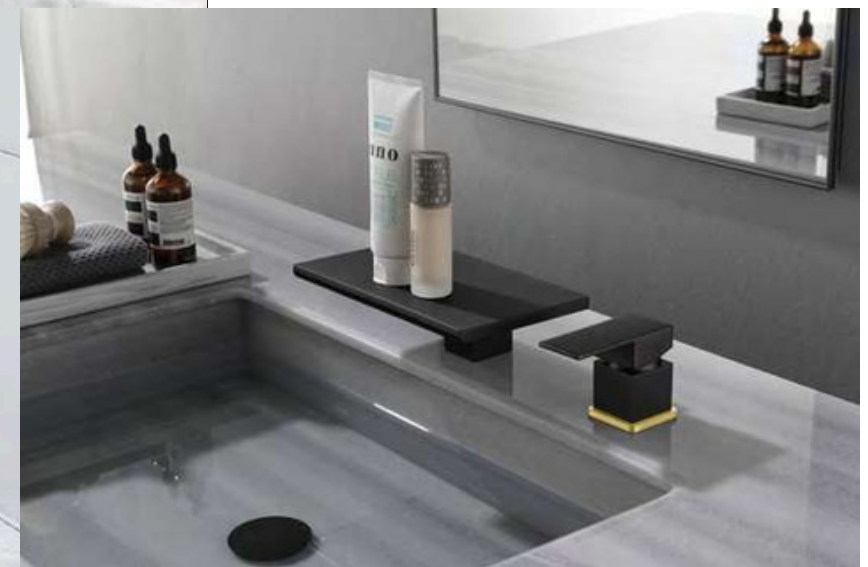

3Z1F05Y-BBG
basinfacuet black and
brushed gold color