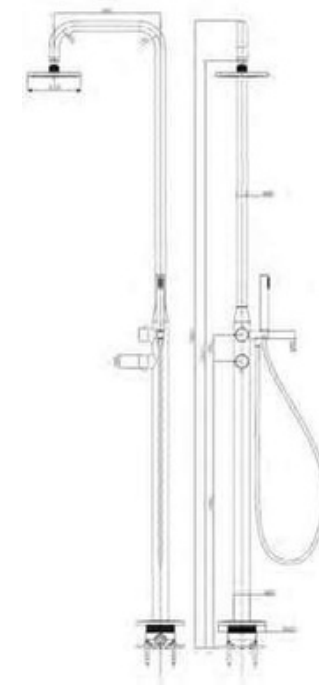

LX8822-MB
matteblackcolor

LX8824-GM
4functionsshower set
with temperature
thermostatic gun
metal color

LX8824-MW
4functionsshower set
with temperature
thermostatic gun
milk
white color

LX880316
 Outdoor Shower Material:
 SUS316 stainless steel Finishing:
 brushed nickel color

LX895048
 Outdoor Shower Material: brass &
 SUS304 stainless steel Finishing: brushed
 nickel color

OUTDOOR SHOWER FLOOR STANDING

LX823001

Outdoor Shower
Material: SUS316 stainless steel & brass
Finishing: brushed nickel color

LX880520

Outdoor Shower
Material: brass
Finishing: chrome color

Multiple functions of water

11VX6S484J4-GM LED

6functions thermostaticrain shower set
 double rain shower, double waterfall, mist,
 back spray, hand shower
 gun metal color