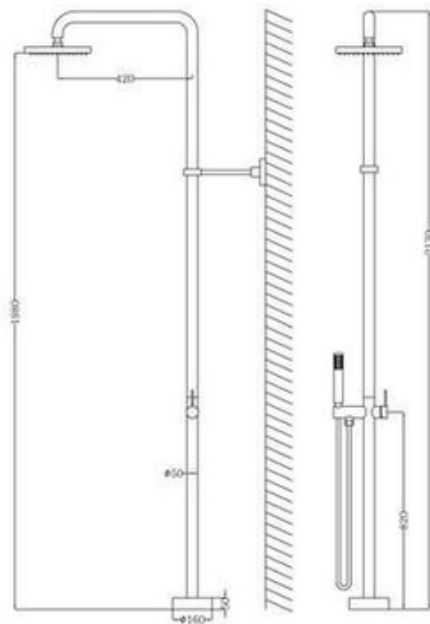

LX895048
 Outdoor Shower Material: brass &
 SUS304 stainless steel Finishing: brushed
 nickel color

OUTDOOR SHOWER FLOOR STANDING

LX823001

Outdoor Shower
Material: SUS316 stainless steel & brass
Finishing: brushed nickel color