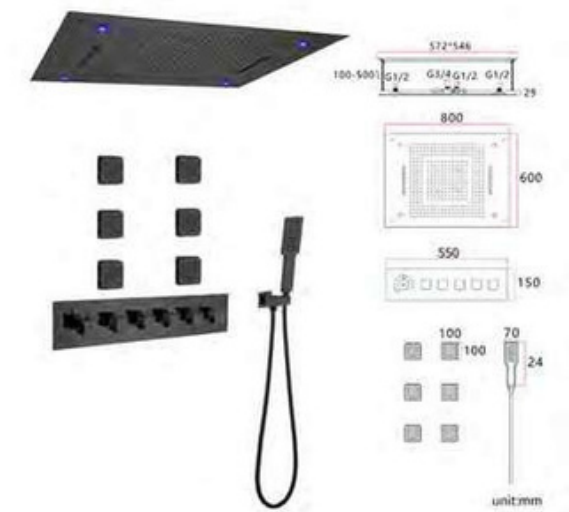

99VX5S323J4-MB LED

5functionthermostatic rain shower set
rain shower, rain curtain, double waterfall,
back shower, hand shower
matte black color