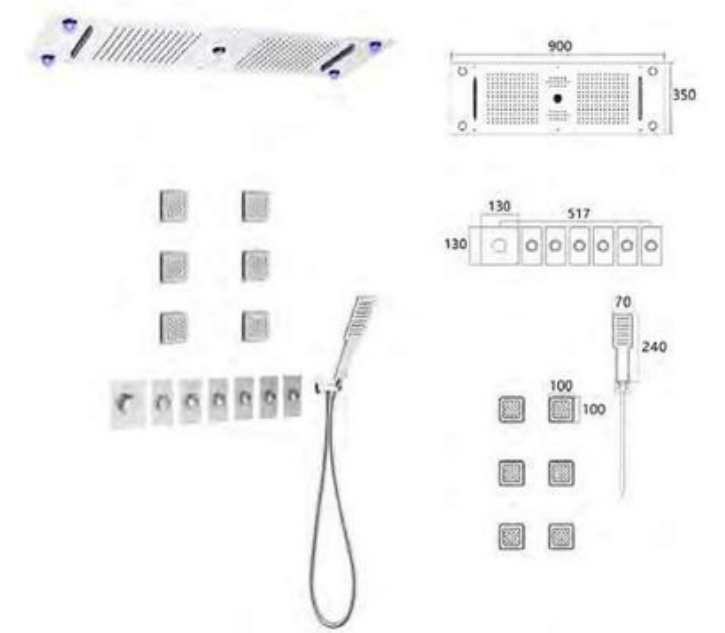

15VX6S364J4-LY LED

6functions thermostaticrain shower set
double rain shower, double waterfall, rain
column, back shower, hand shower
chrome color