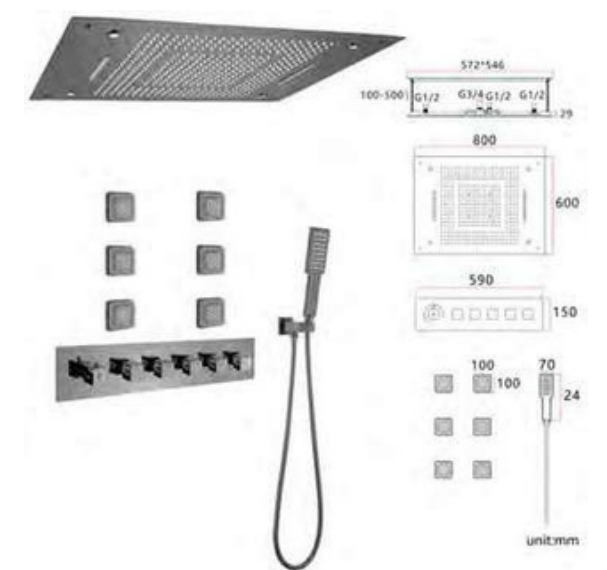

99VX5S323J4-GM LED

5functionthermostatic rain shower set
rain shower, rain curtain, double waterfall,
back shower, hand shower
gun metal color