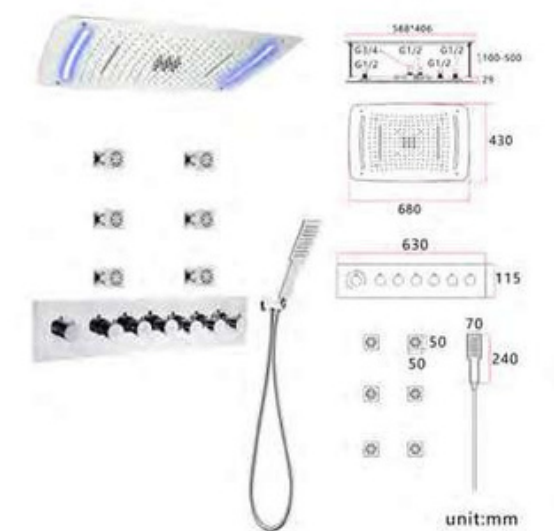

99VX5S324-CM LED

5functionthermostatic rain shower set
rain shower, rain curtain, double
waterfall,mist, hand shower
chrome color

99VX5S323J4-GM LED

5functionthermostatic rain shower set
rain shower, rain curtain, double waterfall,
back shower, hand shower
gun metal color

ORV5S323J4-BBG LED
5functionsrainshower set
black and brushed gold color

ORV4S323-MB LED
4functions rain shower set
rain shower, rain curtain, double waterfall,
hand shower
matte black color

ORV5S324-MB LED
5functionsrain shower set
rain shower, rain curtain, double waterfall, mist,
hand shower
matte black color

11LZ5S274-CM LED
5functions thermostatic rain shower set
rain shower, double waterfall, bubble,
mist, hand shower
chrome color

11LZ5S274-CM LED
5functionthermostatic rain shower set
rain shower, double waterfall, bubble, mist,
hand shower
chrome color