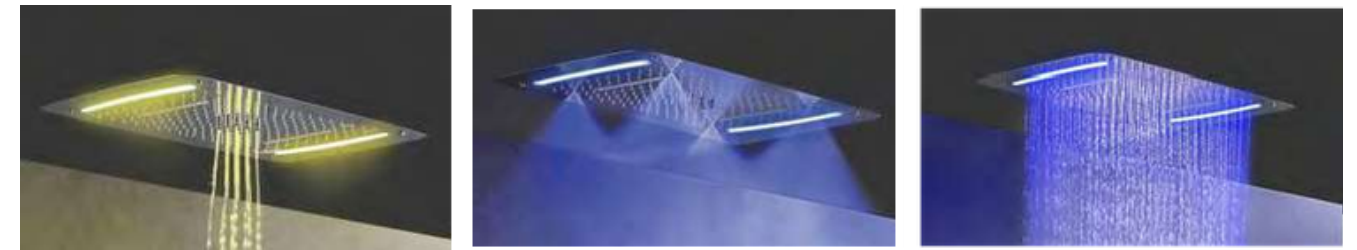

99VX5S324-CM LED

5functionthermostatic rain shower set
rain shower, rain curtain, double
waterfall,mist, hand shower
chrome color

99VX5S323J4-GM LED

5functionthermostatic rain shower set
rain shower, rain curtain, double waterfall,
back shower, hand shower
gun metal color

ORV5S323J4-BBG LED
5functionsrainshower set
black and brushed gold color

ORV4S323-MB LED
4functions rain shower set
rain shower, rain curtain, double waterfall,
hand shower
matte black color

ORV5S324-MB LED
5functionsrain shower set
rain shower, rain curtain, double waterfall, mist,
hand shower
matte black color

11LZ5S274-CM LED
5functions thermostatic rain shower set
rain shower, double waterfall, bubble,
mist, hand shower
chrome color

11LZ5S274-CM LED
5functionthermostatic rain shower set
rain shower, double waterfall, bubble, mist,
hand shower
chrome color