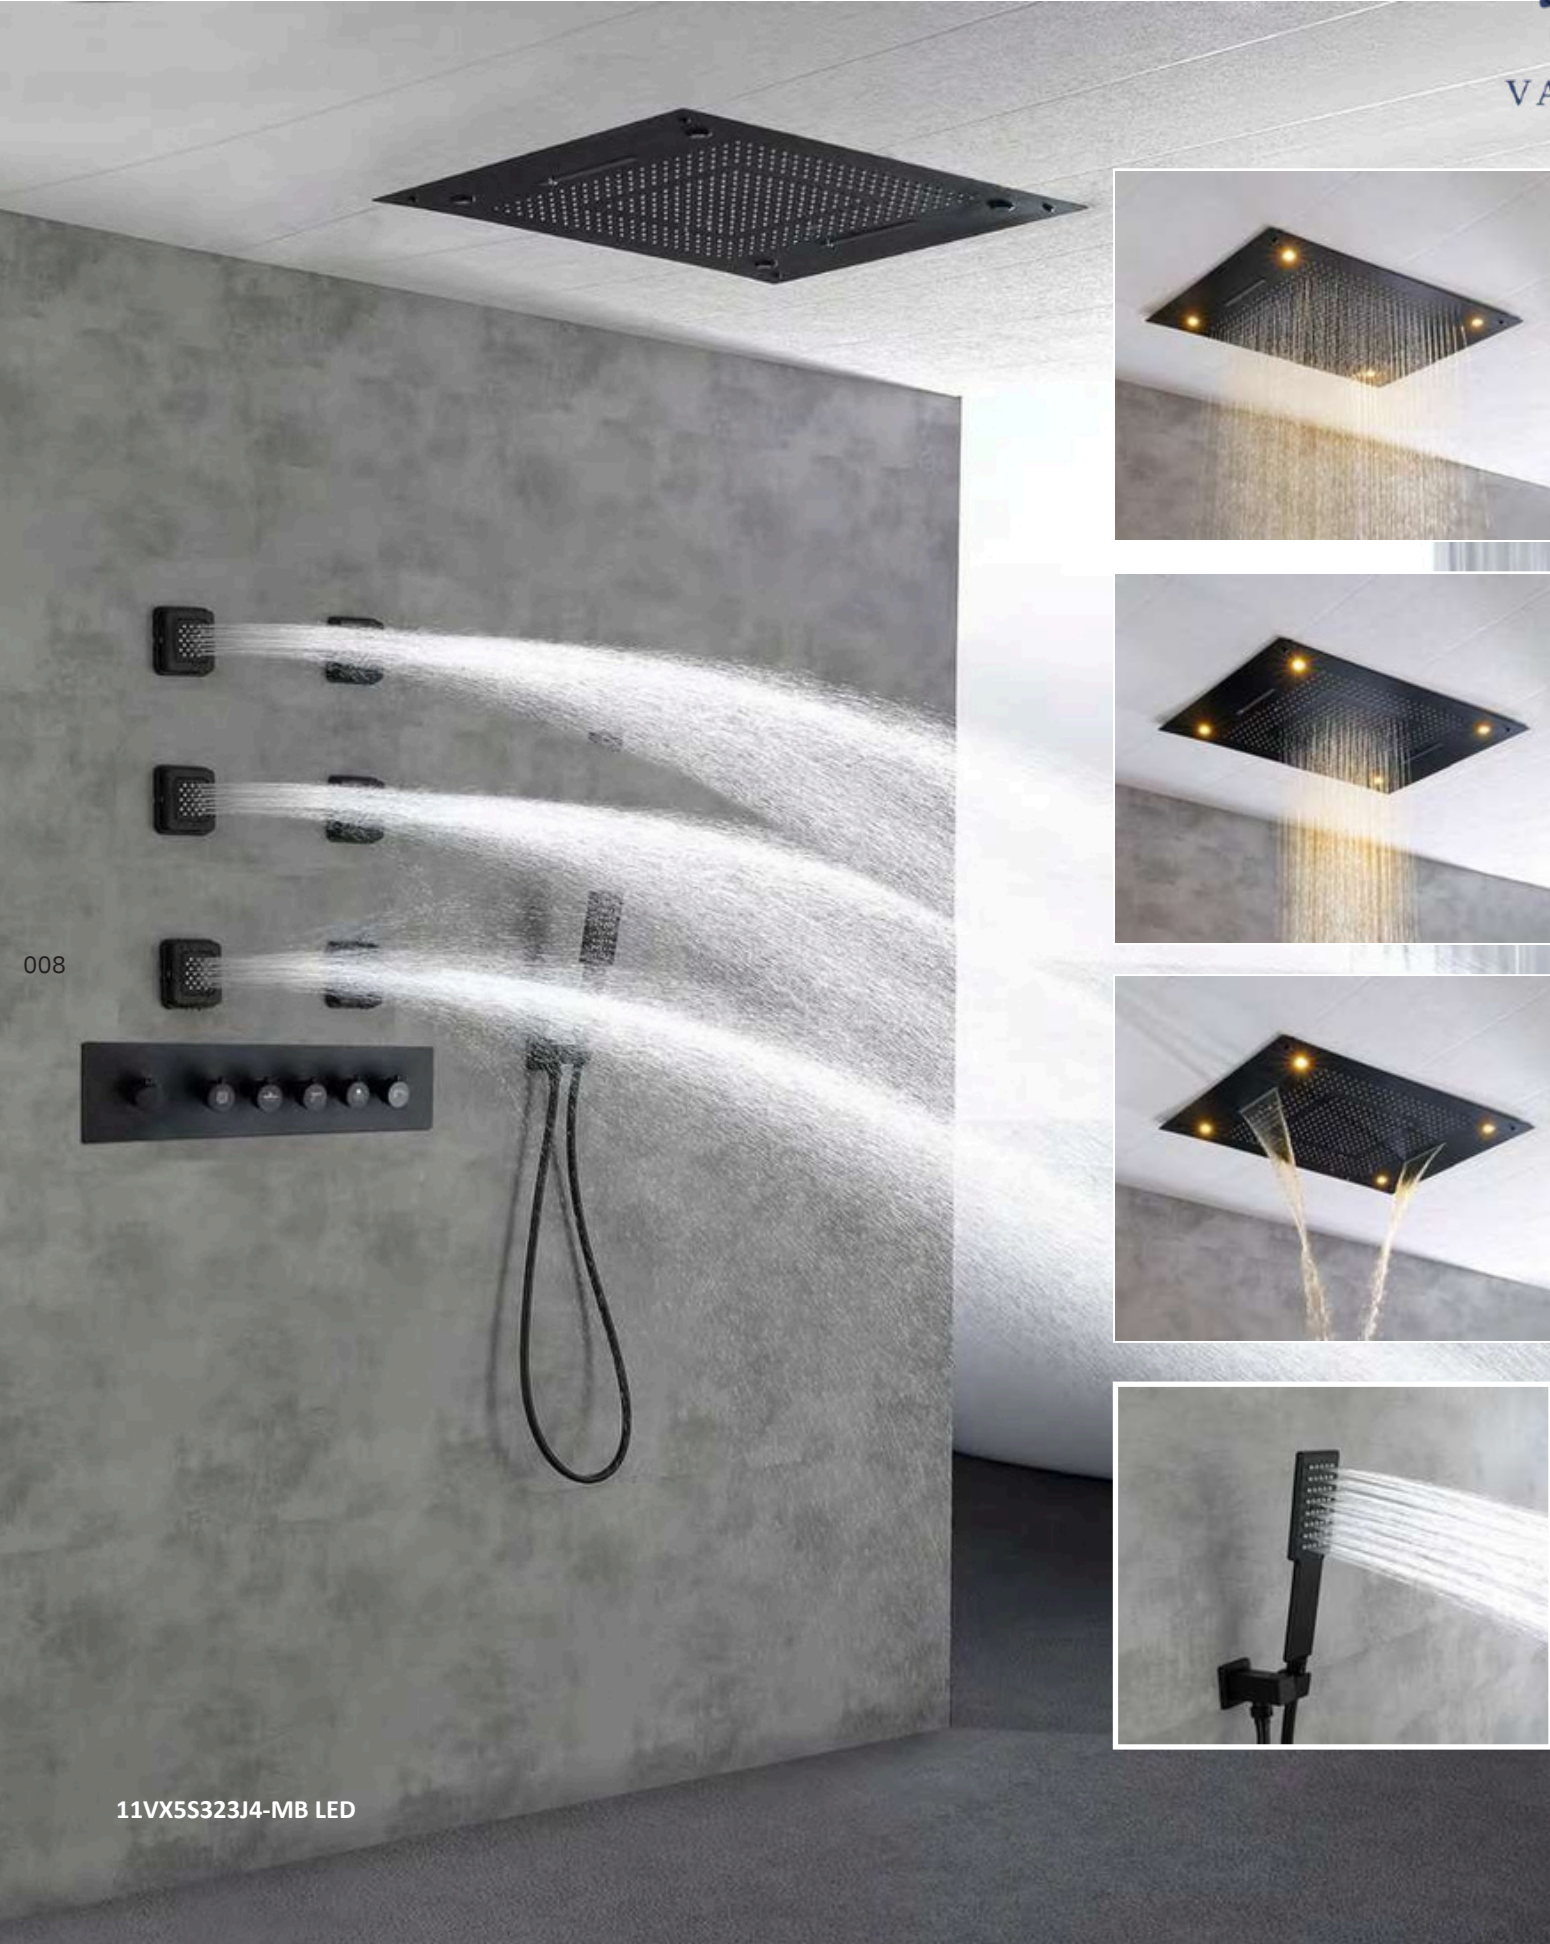

LX880520

Outdoor Shower
Material: brass
Finishing: chrome color

Multiple functions of water

11VX6S484J4-GM LED

6functions thermostaticrain shower set
 double rain shower, double waterfall, mist,
 back spray, hand shower
 gun metal color

11VX6S484J4-BG LED

6functions thermostaticrain shower set
 double rain shower, double waterfall, mist,
 back shower, hand shower
 brushed gold color

15VX6S364J4-LY LED

6functions thermostaticrain shower set
 double rain shower, double waterfall, rain
 column, back shower, hand shower
 chrome color