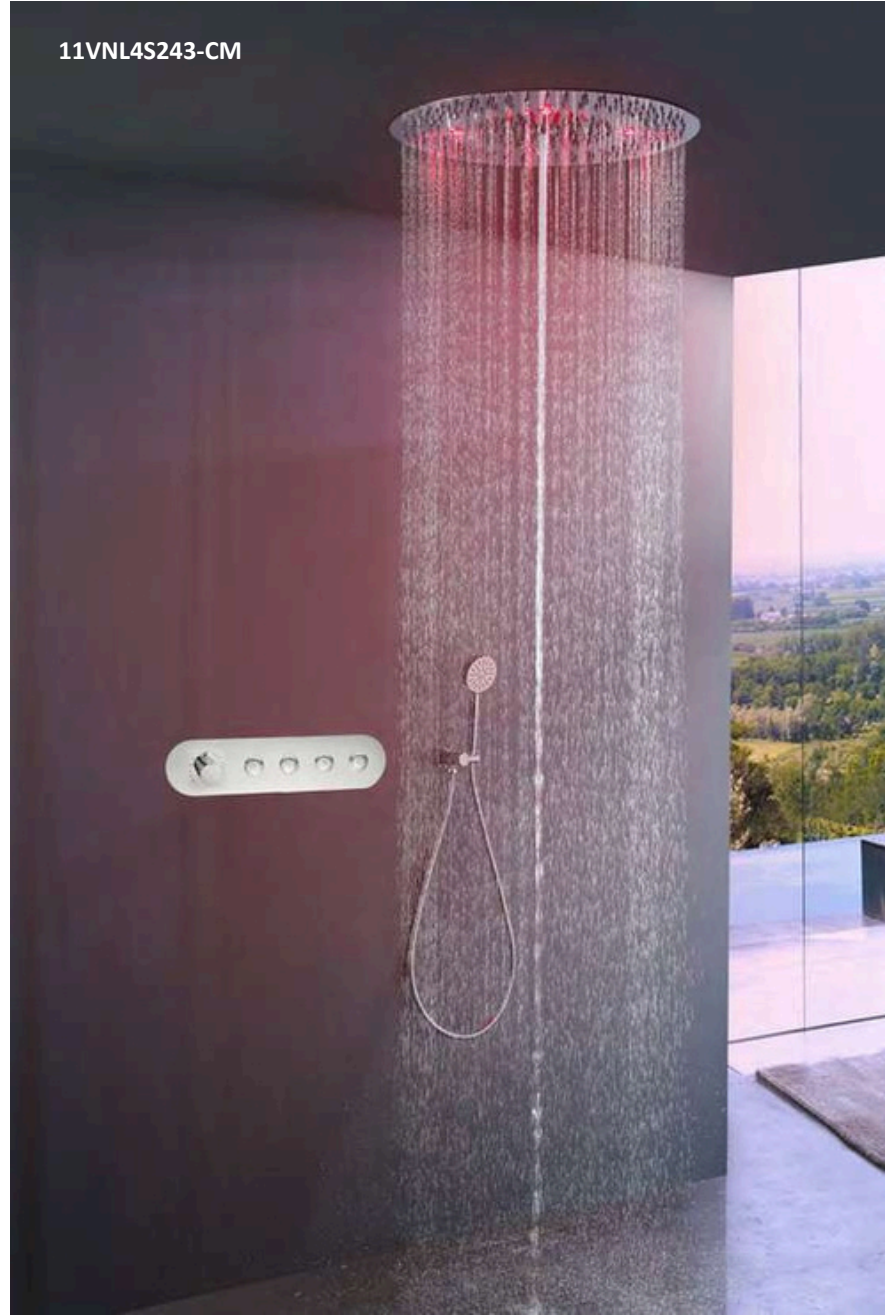

ORV5S324-MB LED
5functionsrain shower set
rain shower, rain curtain, double waterfall, mist,
hand shower
matte black color