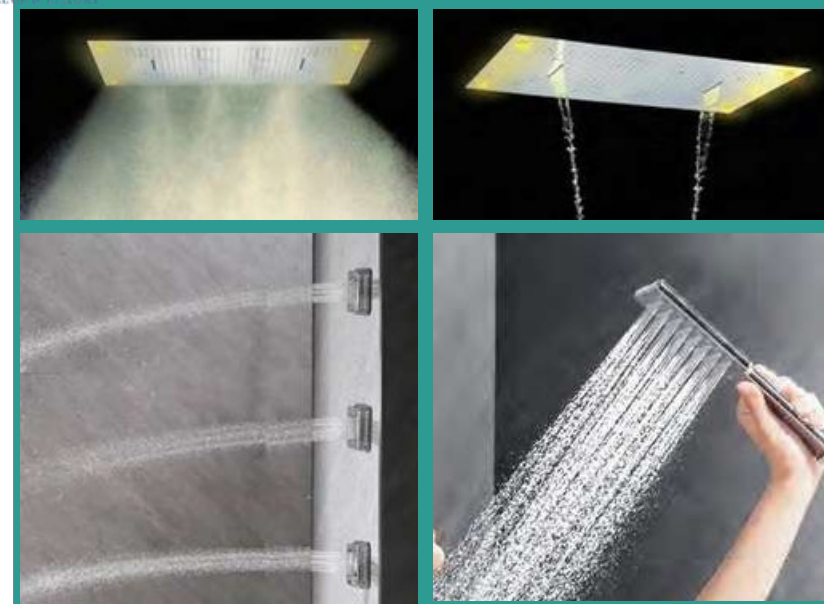

LX895048
 Outdoor Shower Material: brass &
 SUS304 stainless steel Finishing: brushed
 nickel color

OUTDOOR SHOWER FLOOR STANDING

LX823001

Outdoor Shower
Material: SUS316 stainless steel & brass
Finishing: brushed nickel color

LX880520

Outdoor Shower
Material: brass
Finishing: chrome color

Multiple functions of water

11VX6S484J4-GM LED

6functions thermostaticrain shower set
 double rain shower, double waterfall, mist,
 back spray, hand shower
 gun metal color