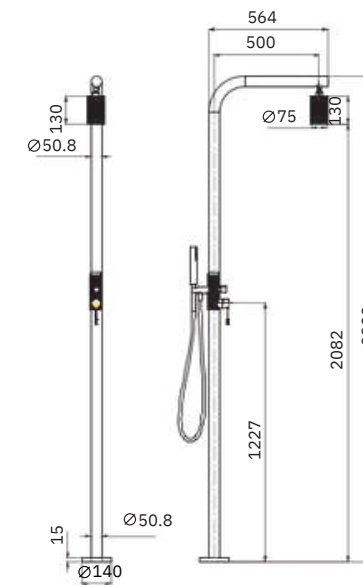

LX8822-MB
matteblackcolor

LX8824-GM
4functionsshower set
with temperature
thermostatic gun
metal color

LX8824-MW
4functionsshower set
with temperature
thermostatic gun
milk
white color

LX880316
 Outdoor Shower Material:
 SUS316 stainless steel Finishing:
 brushed nickel color