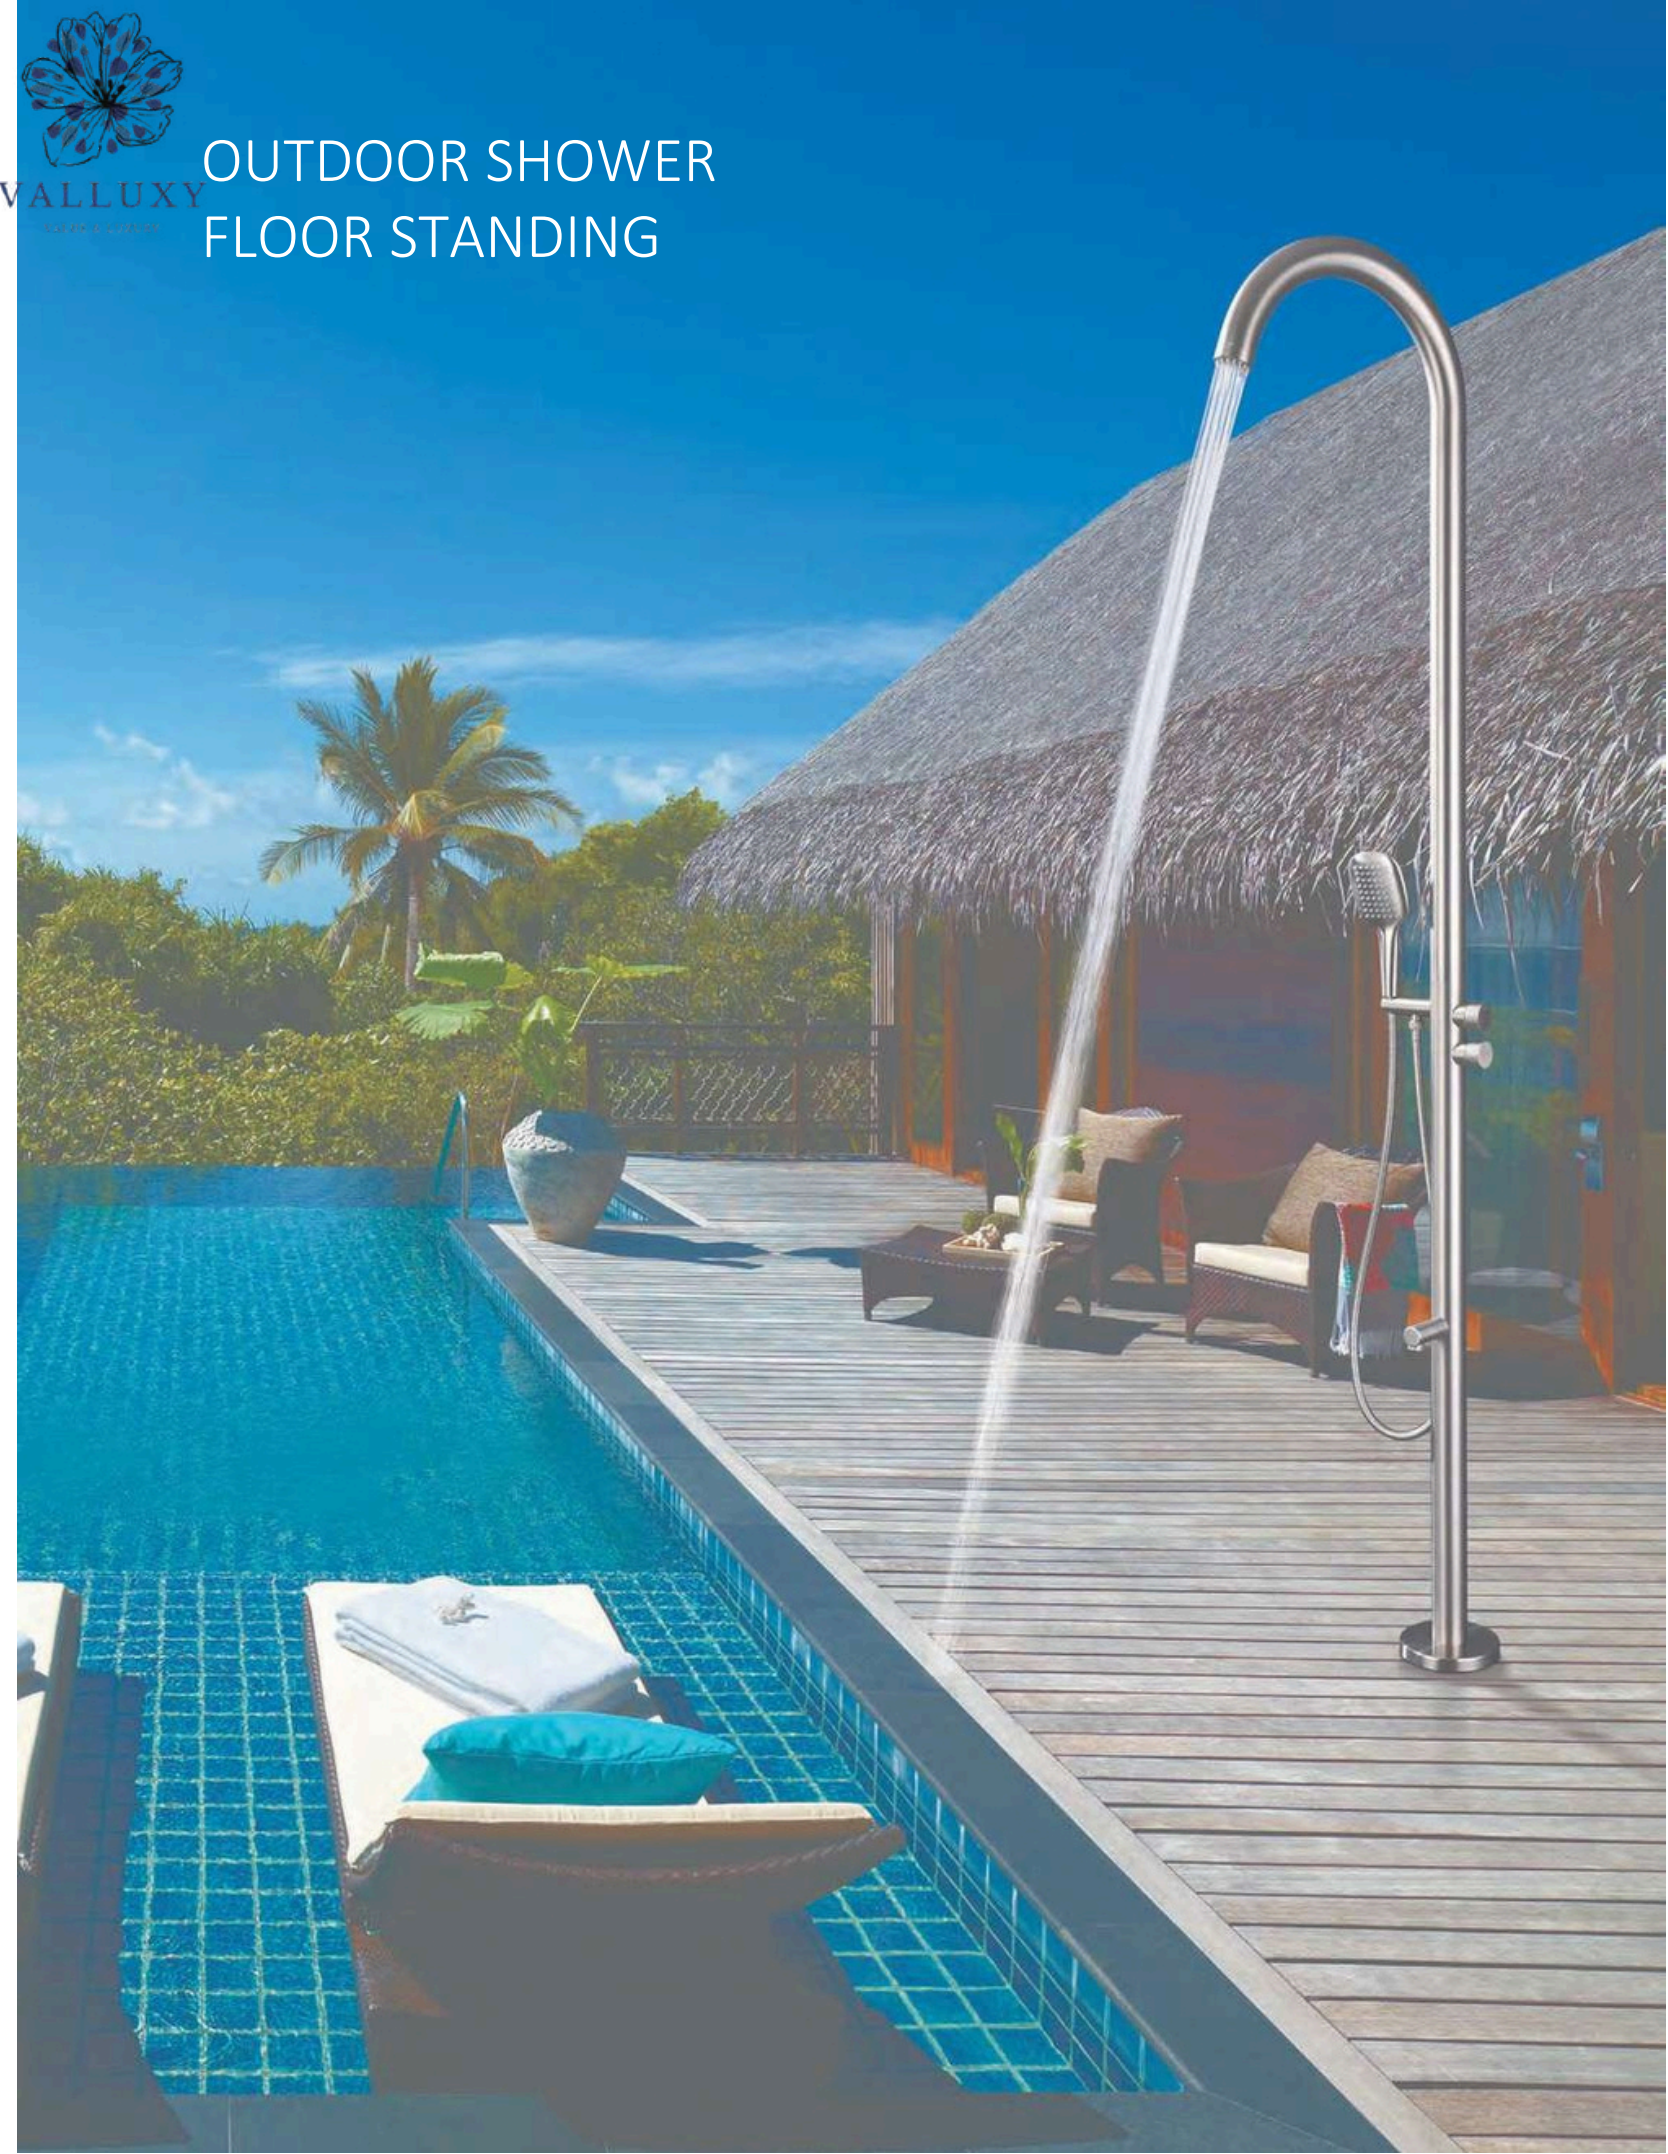

LX895048
 Outdoor Shower Material: brass &
 SUS304 stainless steel Finishing: brushed
 nickel color

OUTDOOR SHOWER FLOOR STANDING

LX823001

Outdoor Shower
Material: SUS316 stainless steel & brass
Finishing: brushed nickel color

LX880520

Outdoor Shower
Material: brass
Finishing: chrome color

Multiple functions of water

11VX6S484J4-GM LED

6functions thermostaticrain shower set
 double rain shower, double waterfall, mist,
 back spray, hand shower
 gun metal color