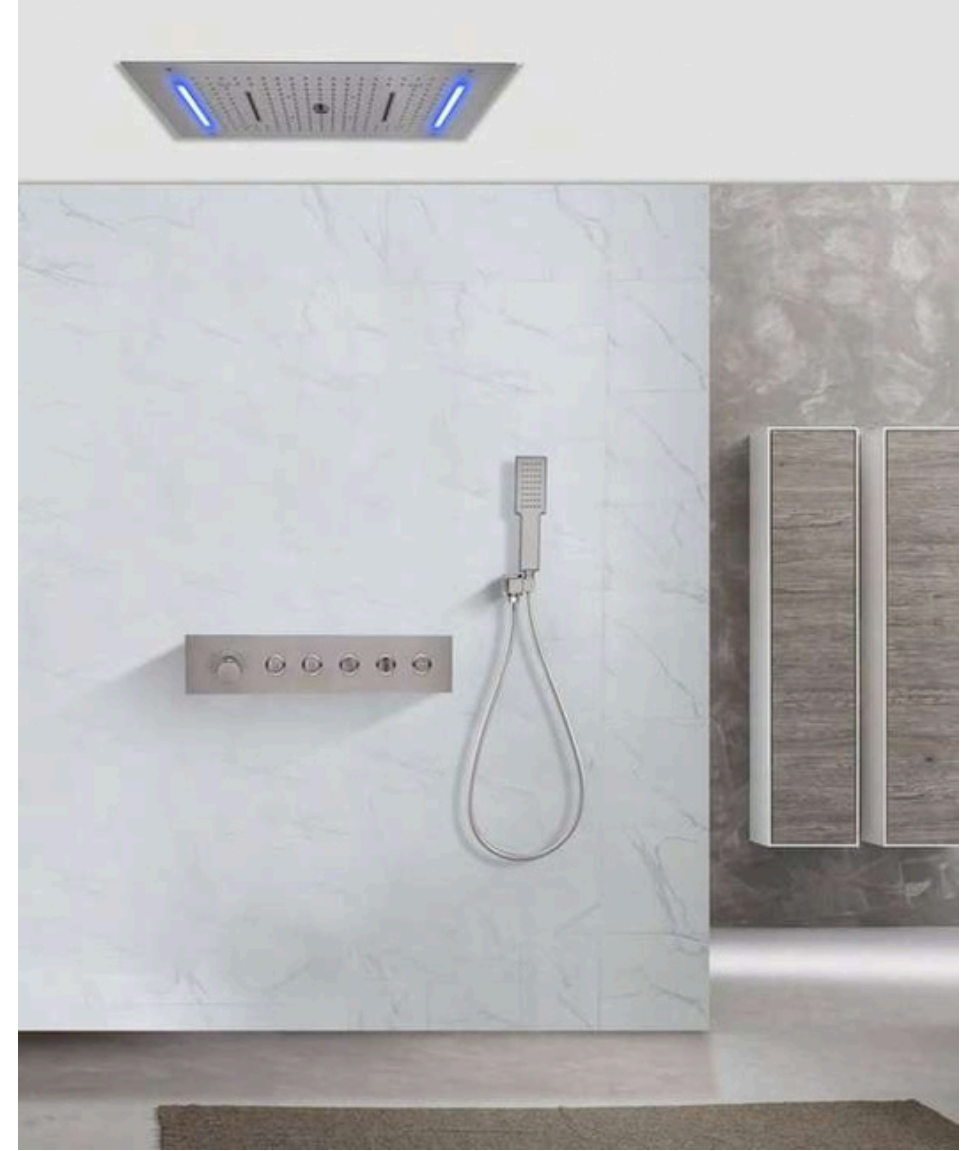

11LZ5S274-CM LED
5functionthermostatic rain shower set
rain shower, double waterfall, bubble, mist,
hand shower
chrome color

11LZ6S274J2-CM LED
6functionthermostaticrain shower set
rain shower, double waterfall, bubble, mist,
back shower, hand shower
chrome color