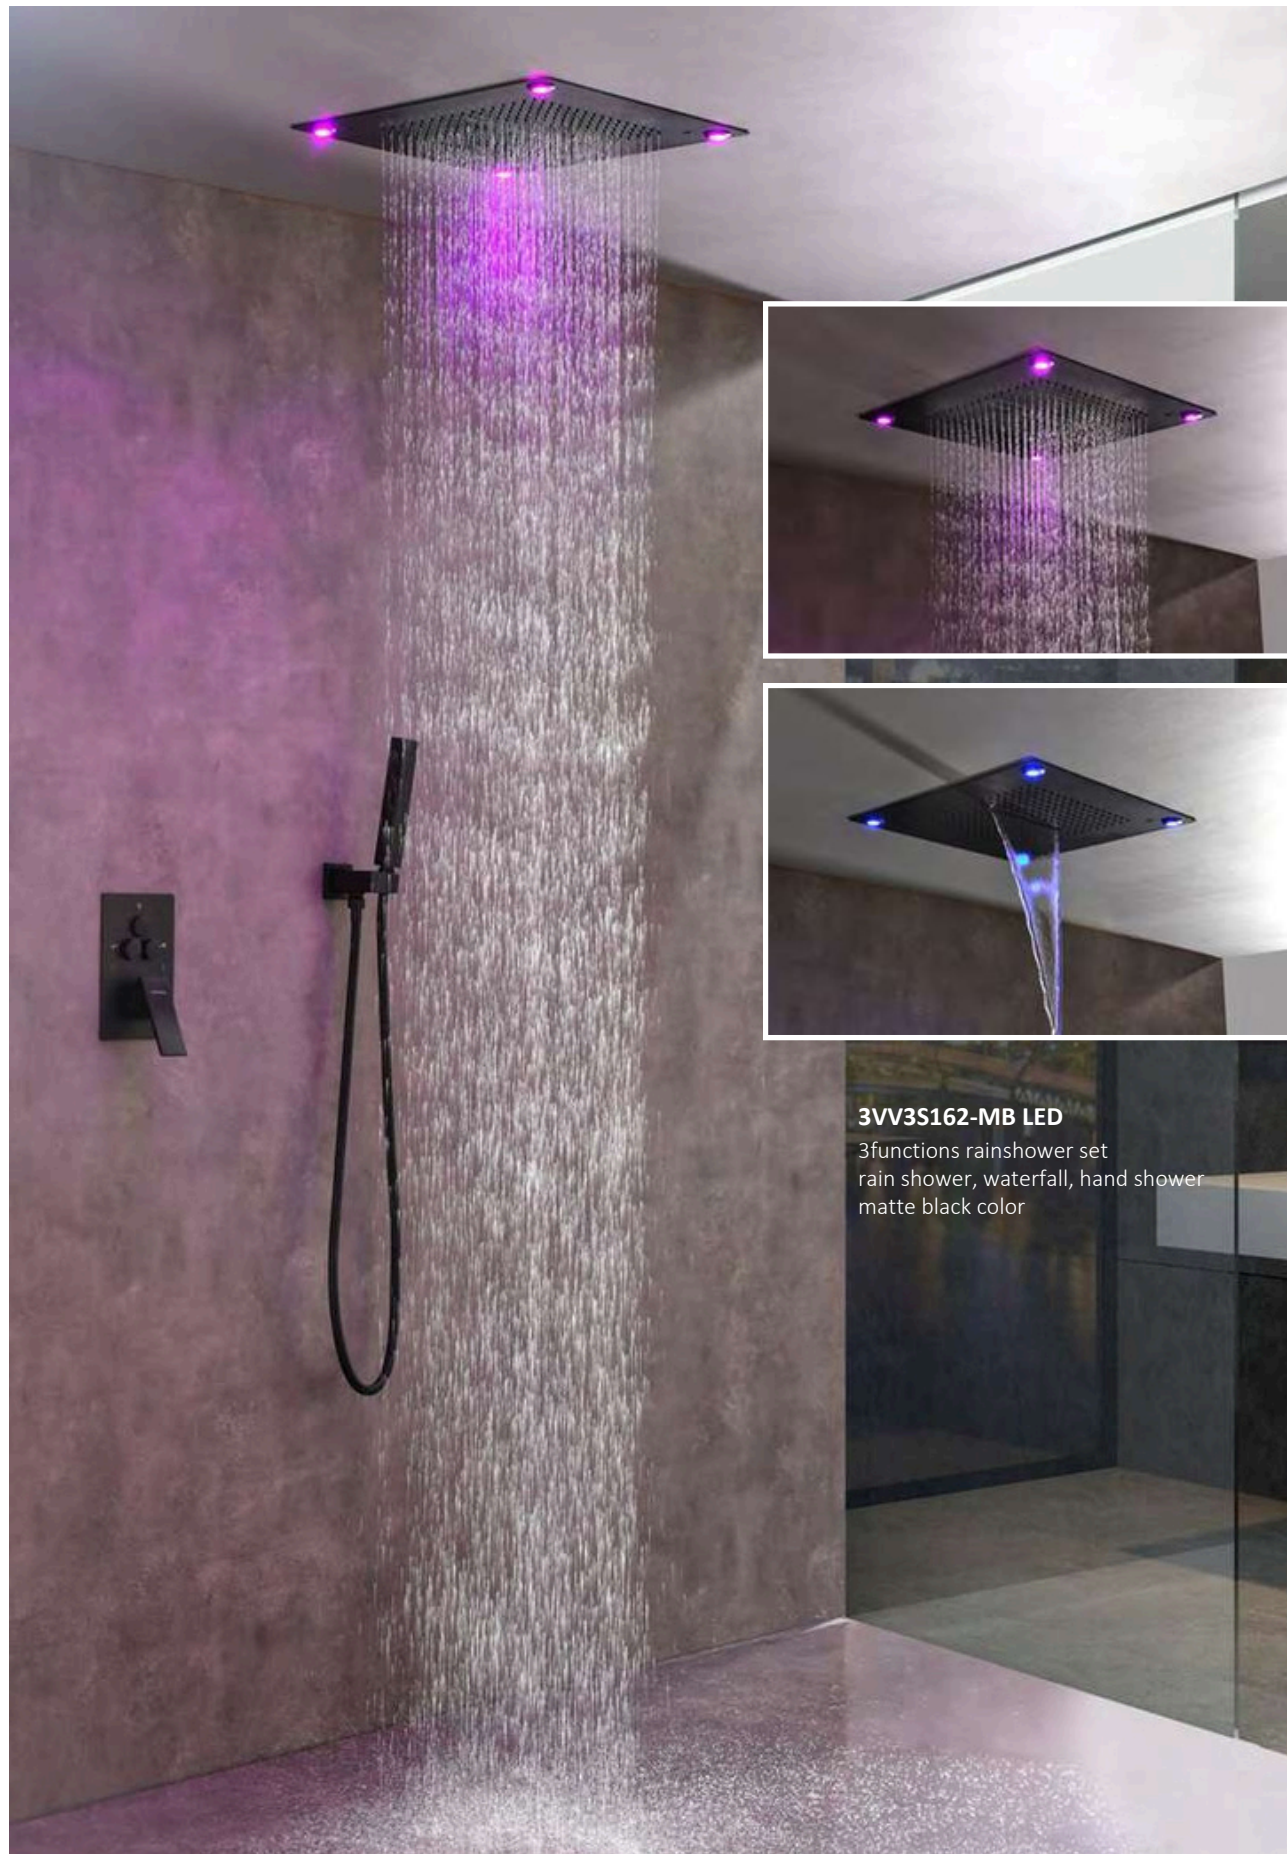

14VNL5S223J4-GM
5functions thermostaticrain shower set
rain shower, waterfall, bubble, back shower, hand shower
gun metal color

29VZ+4S162J4-MB LED
4functions thermostaticrain
shower set

3VNL3+1S161J2-GM
3ifunctions thermostatic
rain shower set rain
shower, back shower,
hand shower gun metal
color

3AVNL3+1S202-GM
3ifunctions thermostatic rain shower
rain shower, mist, hand shower
gun metal color

3VV3S162-MB LED
 3functions rainshower set
 rain shower, waterfall, hand shower
 matte black color

16VV22B093-GM
 4functions thermostatic rain shower set
 rain shower, waterfall, water column, hand shower
 gun metal color