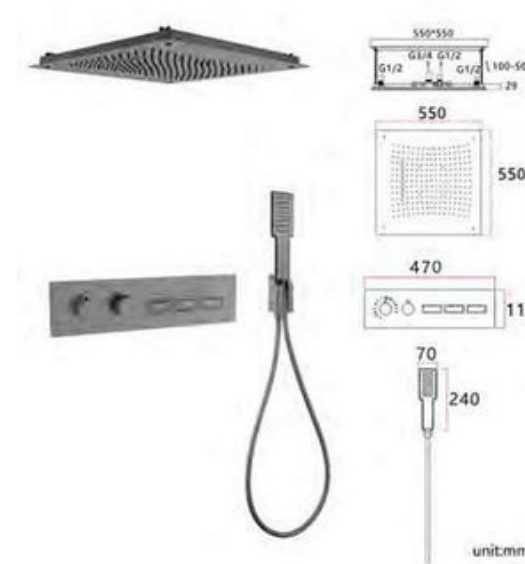

3VNL3+1S161J2-GM
3ifunctions thermostatic
rain shower set rain
shower, back shower,
hand shower gun metal
color