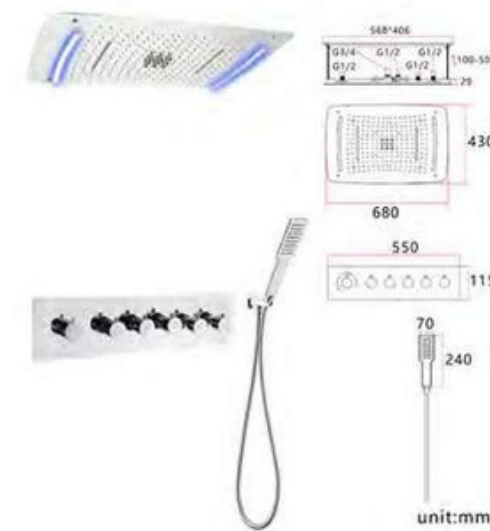

99VX5S324-CM LED

5functionthermostatic rain shower set
rain shower, rain curtain, double
waterfall,mist, hand shower
chrome color

99VX5S323J4-GM LED

5functionthermostatic rain shower set
rain shower, rain curtain, double waterfall,
back shower, hand shower
gun metal color

ORV5S323J4-BBG LED
5functionsrainshower set
black and brushed gold color

ORV4S323-MB LED
4functions rain shower set
rain shower, rain curtain, double waterfall,
hand shower
matte black color

ORV5S324-MB LED
5functionsrain shower set
rain shower, rain curtain, double waterfall, mist,
hand shower
matte black color

11LZ5S274-CM LED
5functions thermostatic rain shower set
rain shower, double waterfall, bubble,
mist, hand shower
chrome color

11LZ5S274-CM LED
5functionthermostatic rain shower set
rain shower, double waterfall, bubble, mist,
hand shower
chrome color