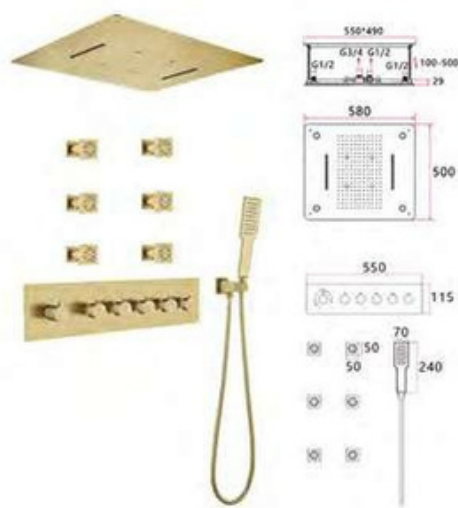

14AVNL4S223-GM
4functionsthermostatic rain shower
rain shower, waterfall, bubble, hand
shower
gun metal color