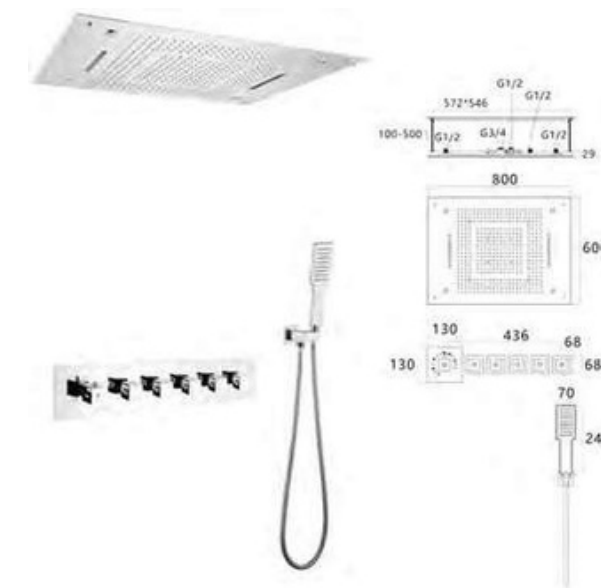

11VX5S323J4-MB LED

99VX4S323-MB LED

4functionthermostatic rain shower set
rain shower, rain curtain, double waterfall,
hand shower
matte black color

99VX5S323J4-MB LED

5functionthermostatic rain shower set
rain shower, rain curtain, double waterfall,
back shower, hand shower
matte black color