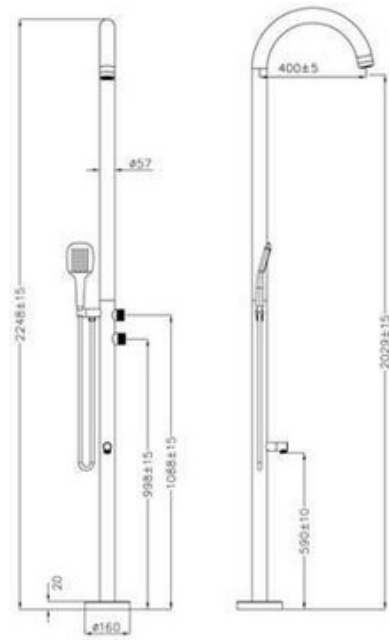

OUTDOOR SHOWER FLOOR STANDING