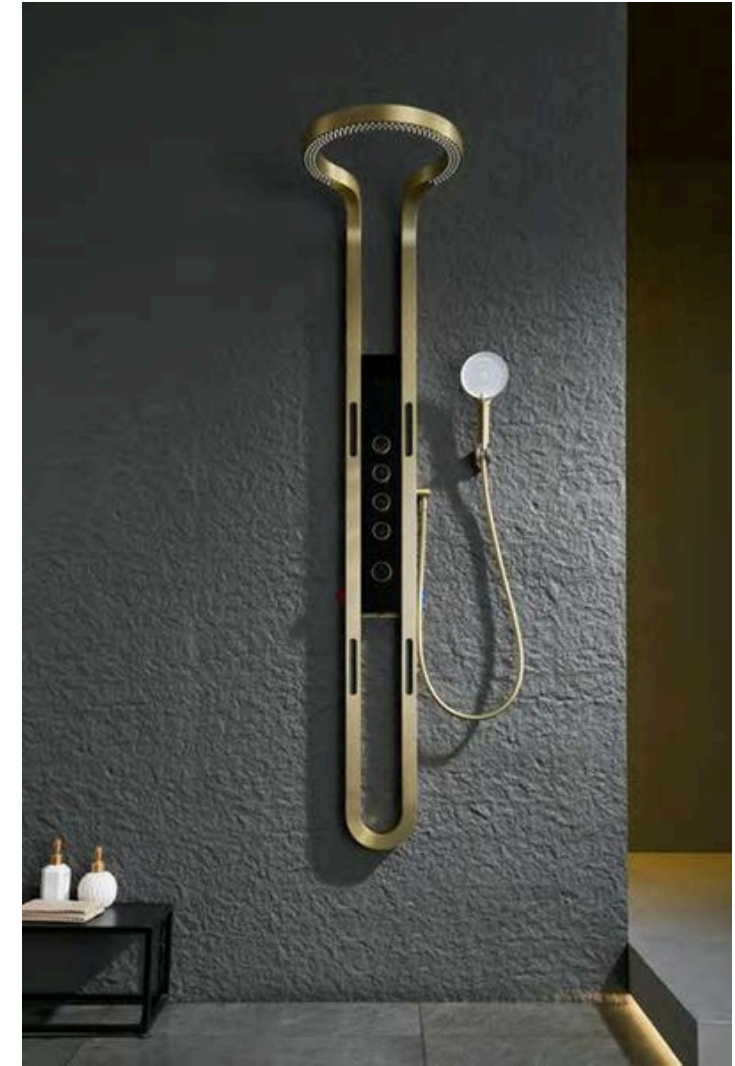

WELLNESSUAE

VALLUXY

bathroom

LX8820-GM
gun metal color

LX8820-BG
brushedgoldcolor

LX8820-MB
matteblackcolor

LX8822-BG
brushedgold color
temperature display and LED light

LX8822-GM
gunmetalcolor

LX8822-MB
matteblackcolor

LX8824-GM
4functionsshower set
with temperature
thermostatic gun
metal color

LX8824-MW
4functionsshower set
with temperature
thermostatic gun
milk
white color

LX880316
 Outdoor Shower Material:
 SUS316 stainless steel Finishing:
 brushed nickel color

LX895048
 Outdoor Shower Material: brass &
 SUS304 stainless steel Finishing: brushed
 nickel color

OUTDOOR SHOWER FLOOR STANDING

LX823001

Outdoor Shower
Material: SUS316 stainless steel & brass
Finishing: brushed nickel color

LX880520

Outdoor Shower
Material: brass
Finishing: chrome color

Multiple functions of water

11VX6S484J4-GM LED

6functions thermostaticrain shower set
 double rain shower, double waterfall, mist,
 back spray, hand shower
 gun metal color