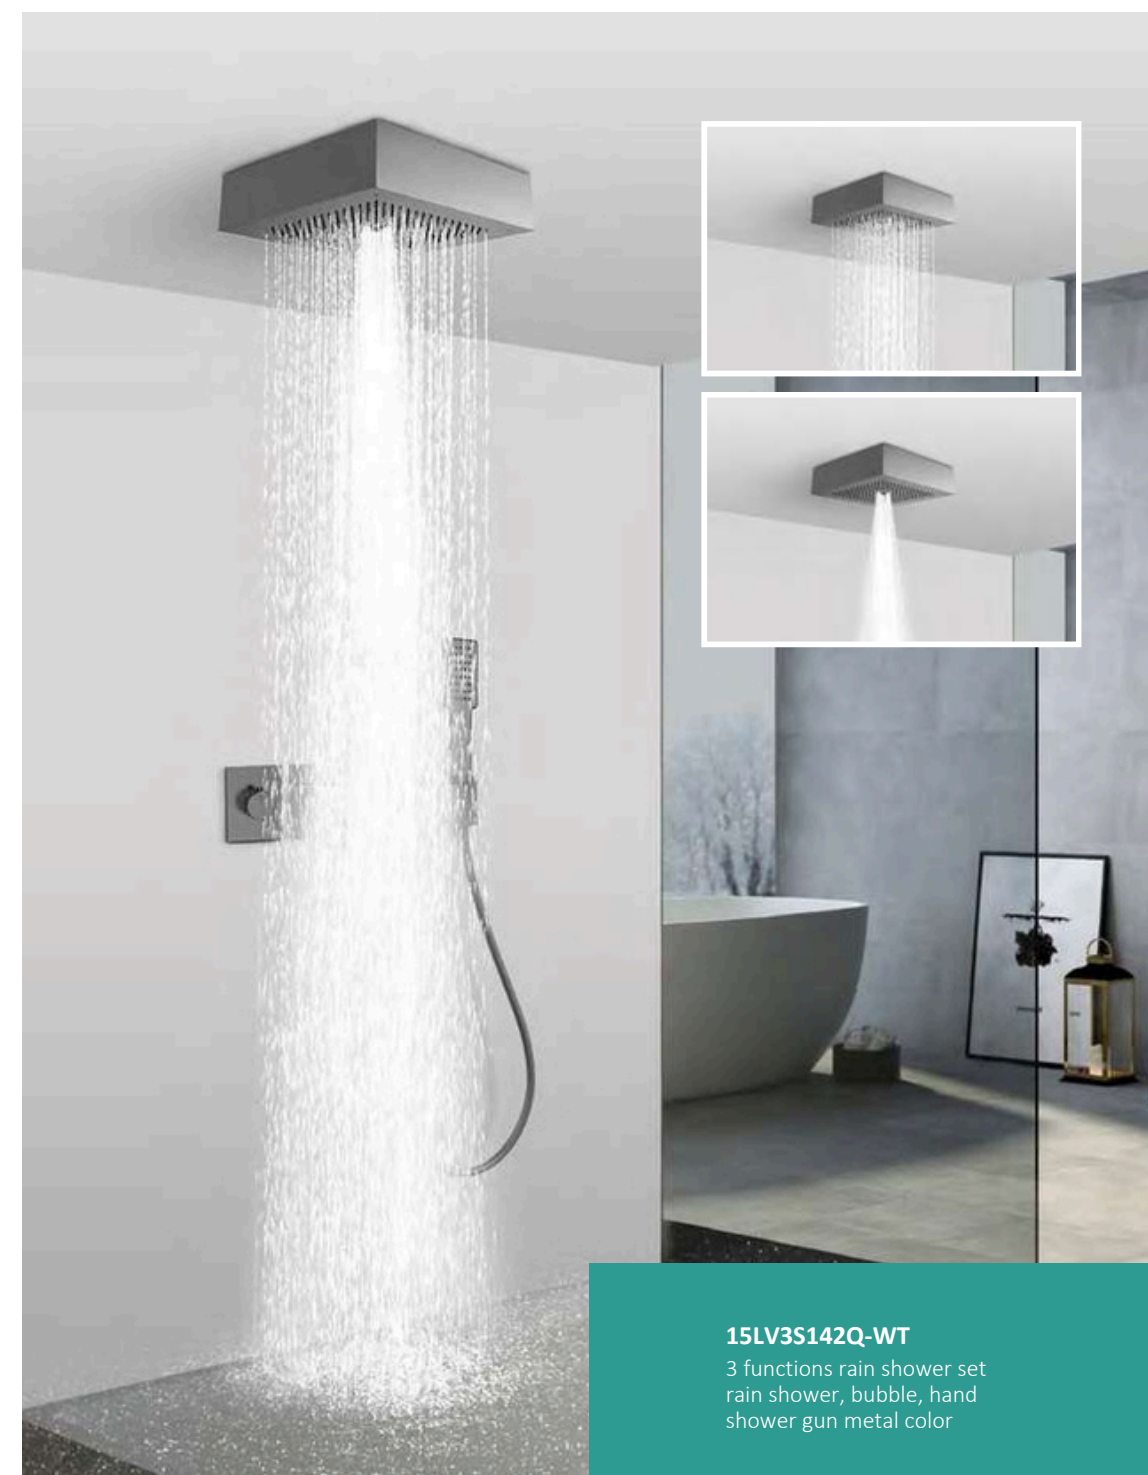

11VN3B191J5-GM
 3functions rainshower set
 rain shower, back shower, hand shower
 gun metal color

11VN3B192-GM
 3functions rainshower set
 rain shower, mist, hand shower
 gun metal color

11VN3S191J5-BBG
 3functions thermostatic rain shower set
 rain shower, back shower, hand shower
 black and brushed gold color

3V2+1F08P-BBG
 bathtubshowerfaucet
 thermostatic
 black and brushed gold color

3Z1F05Y-BBG
 basinfacuet black and
 brushed gold color

11LVH3RS132-GM
3 functions rain shower set
gun metal color

15LV3S142Q-WT
3 functions rain shower set
rain shower, bubble, hand
shower gun metal color